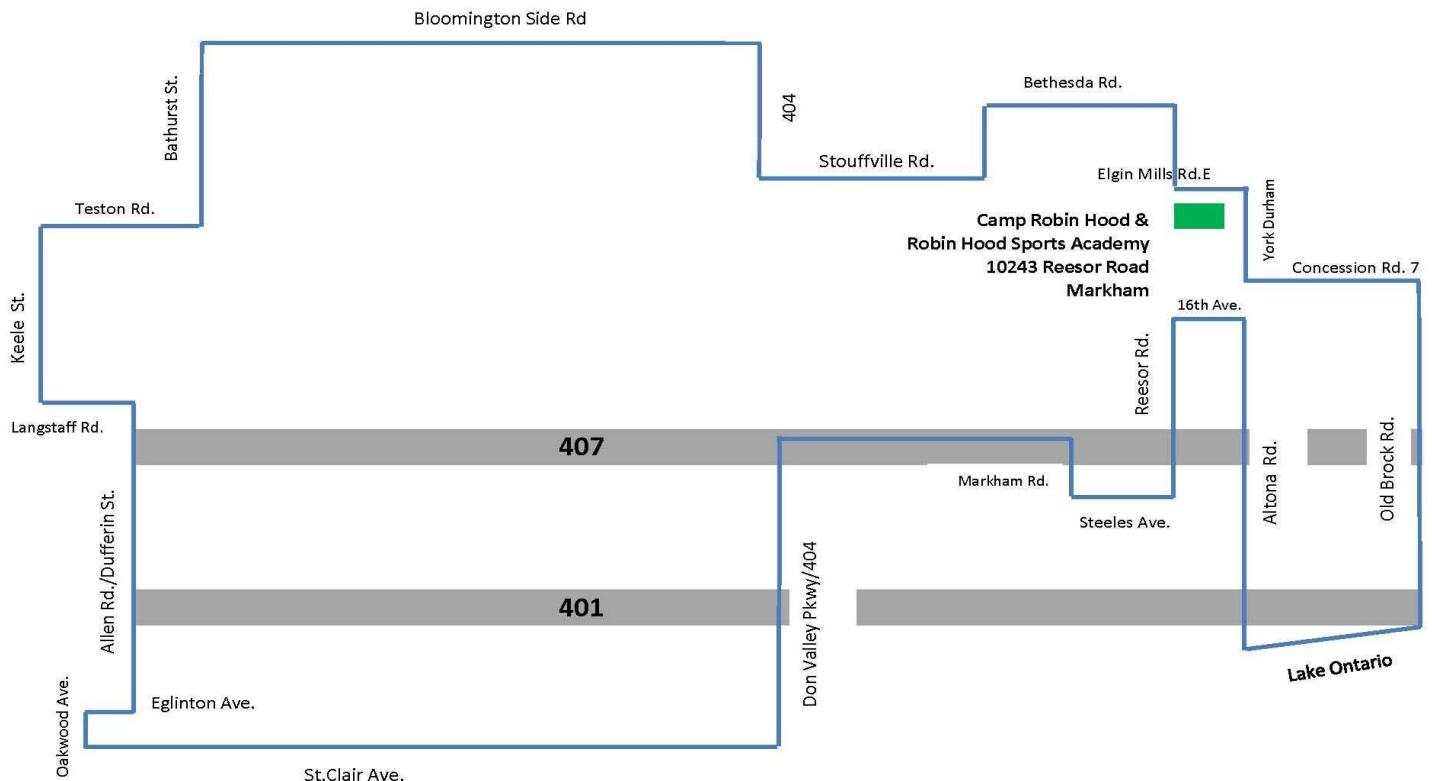

# Transportation at Robin Hood

At Camp Robin Hood or Robin Hood Sports Academy, you have the option of selecting from our 3 methods of camp transportation:

- 1) Drive or carpool your child to camp
- 2) Neighbourhood Transportation Service
- 3) Door-to-Door Service

## Robin Hood Door-to-Door Service Boundaries

Visit <http://tinyurl.com/39mzqo8> to see our boundaries and Neighbourhood locations on Google Maps

### NEIGHBOURHOOD SERVICE LOCATIONS