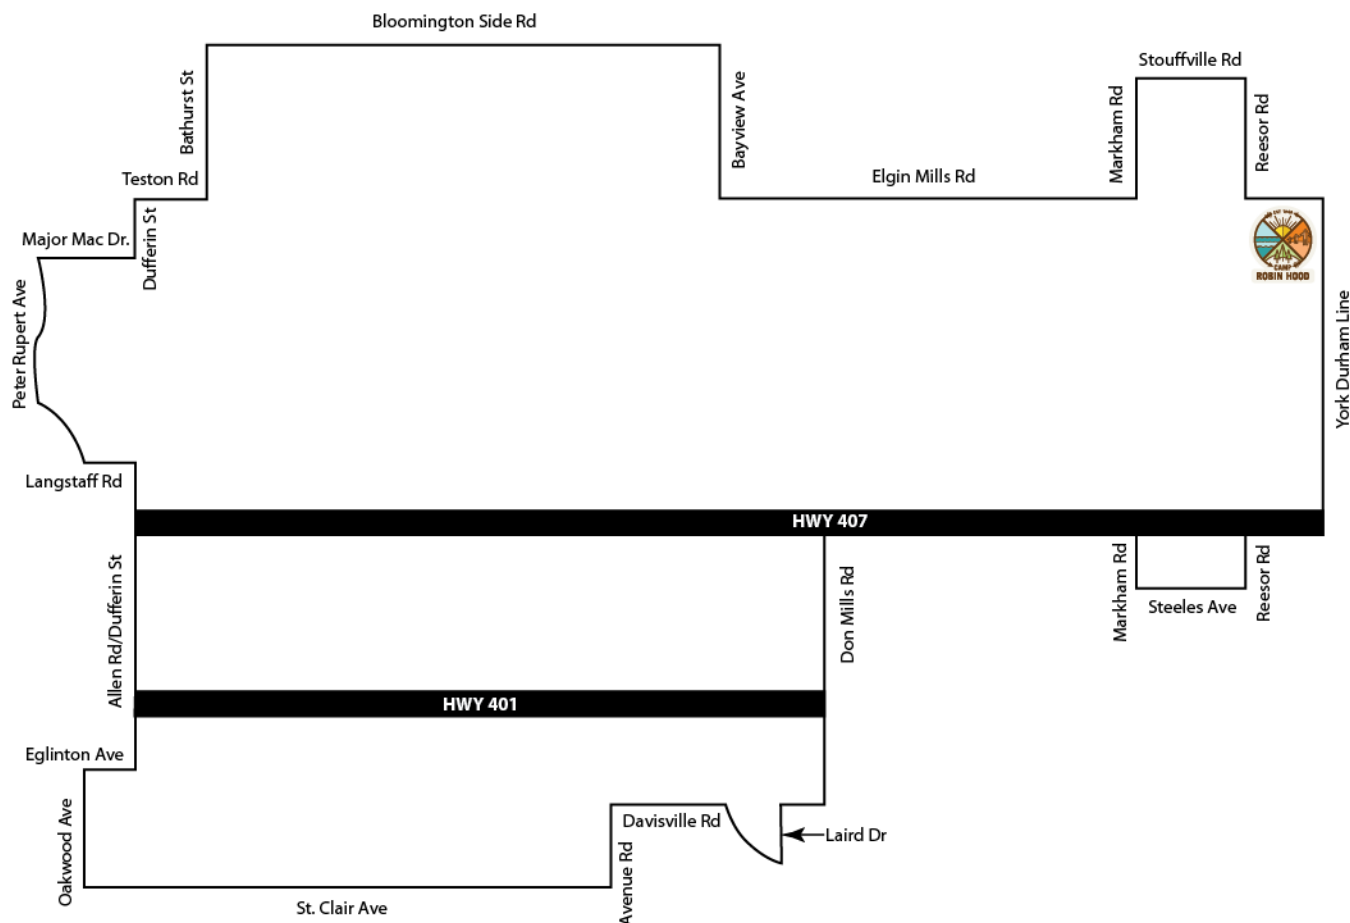

For Summer 2020, we have designed 19 exclusive neighborhood routes which incorporate over 40 popular locations in our pick up area! With a maximum of 4 neighbourhood stops, it is straight to camp for a day of fun and spirit. The same for the way home. If you are deciding between 'Neighbourhood' and 'Door-to-Door' you should know...

## ROBIN HOOD DOOR-TO-DOOR BUS BOUNDARIES

# ROBIN HOOD EXCLUSIVE NEIGHBOURHOOD BUS LOCATIONS

(To maintain the exclusive status of these bus routes, each route must have a minimum of 10 campers per session.  
If not, these locations may be incorporated into another bus route.)

THORNHILL/VAUGHAN		PICK-UP	DROP-OFF
Route #1	Garnett Williams (501 Clark Av W)	8:00 AM	4:30 PM
Route #1	St Elizabeth C.H.S. (525 New Westminster Dr)	8:10 AM	4:40 PM
Route #1	Wilshire P.S. (265 Beverley Glen Blvd)	8:20 AM	4:50 PM
Route #2	No Frills Plaza (1594 Rutherford Road)	8:00 AM	4:50 PM
Route #2	Stephen Lewis SS (555 Autumn Hill Blvd)	8:10 AM	4:40 PM
Route #3	Herb Carnegie P.S. (575 Via Romano Blvd)	8:00 AM	4:45 PM
Route #4	Dr Roberta Bondar (401 Grand Trunk Av)	8:00 AM	4:45 PM